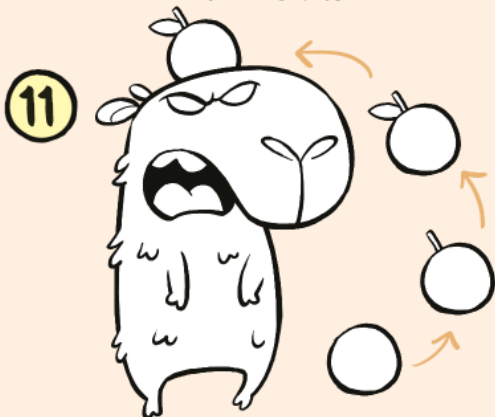

NOW TIME TO ADD A
CHEEKY APPLE ON THE TOP
OF HER HEAD!