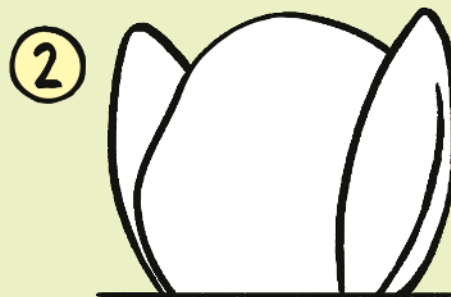

1  
 KING FROG'S BODY IS LIKE  
 A DOUGHY BALL WITH A  
 DIPPY BIT ON THE LEFT SIDE!

2  
 ...THEIR LONG LEGS ARE  
 POINTY OVALS STICKING  
 OUT ON EITHER SIDE.

3  
 LET'S GIVE  
 KING FROG SMALL FEET  
 AND TWO CURVY ARMS!